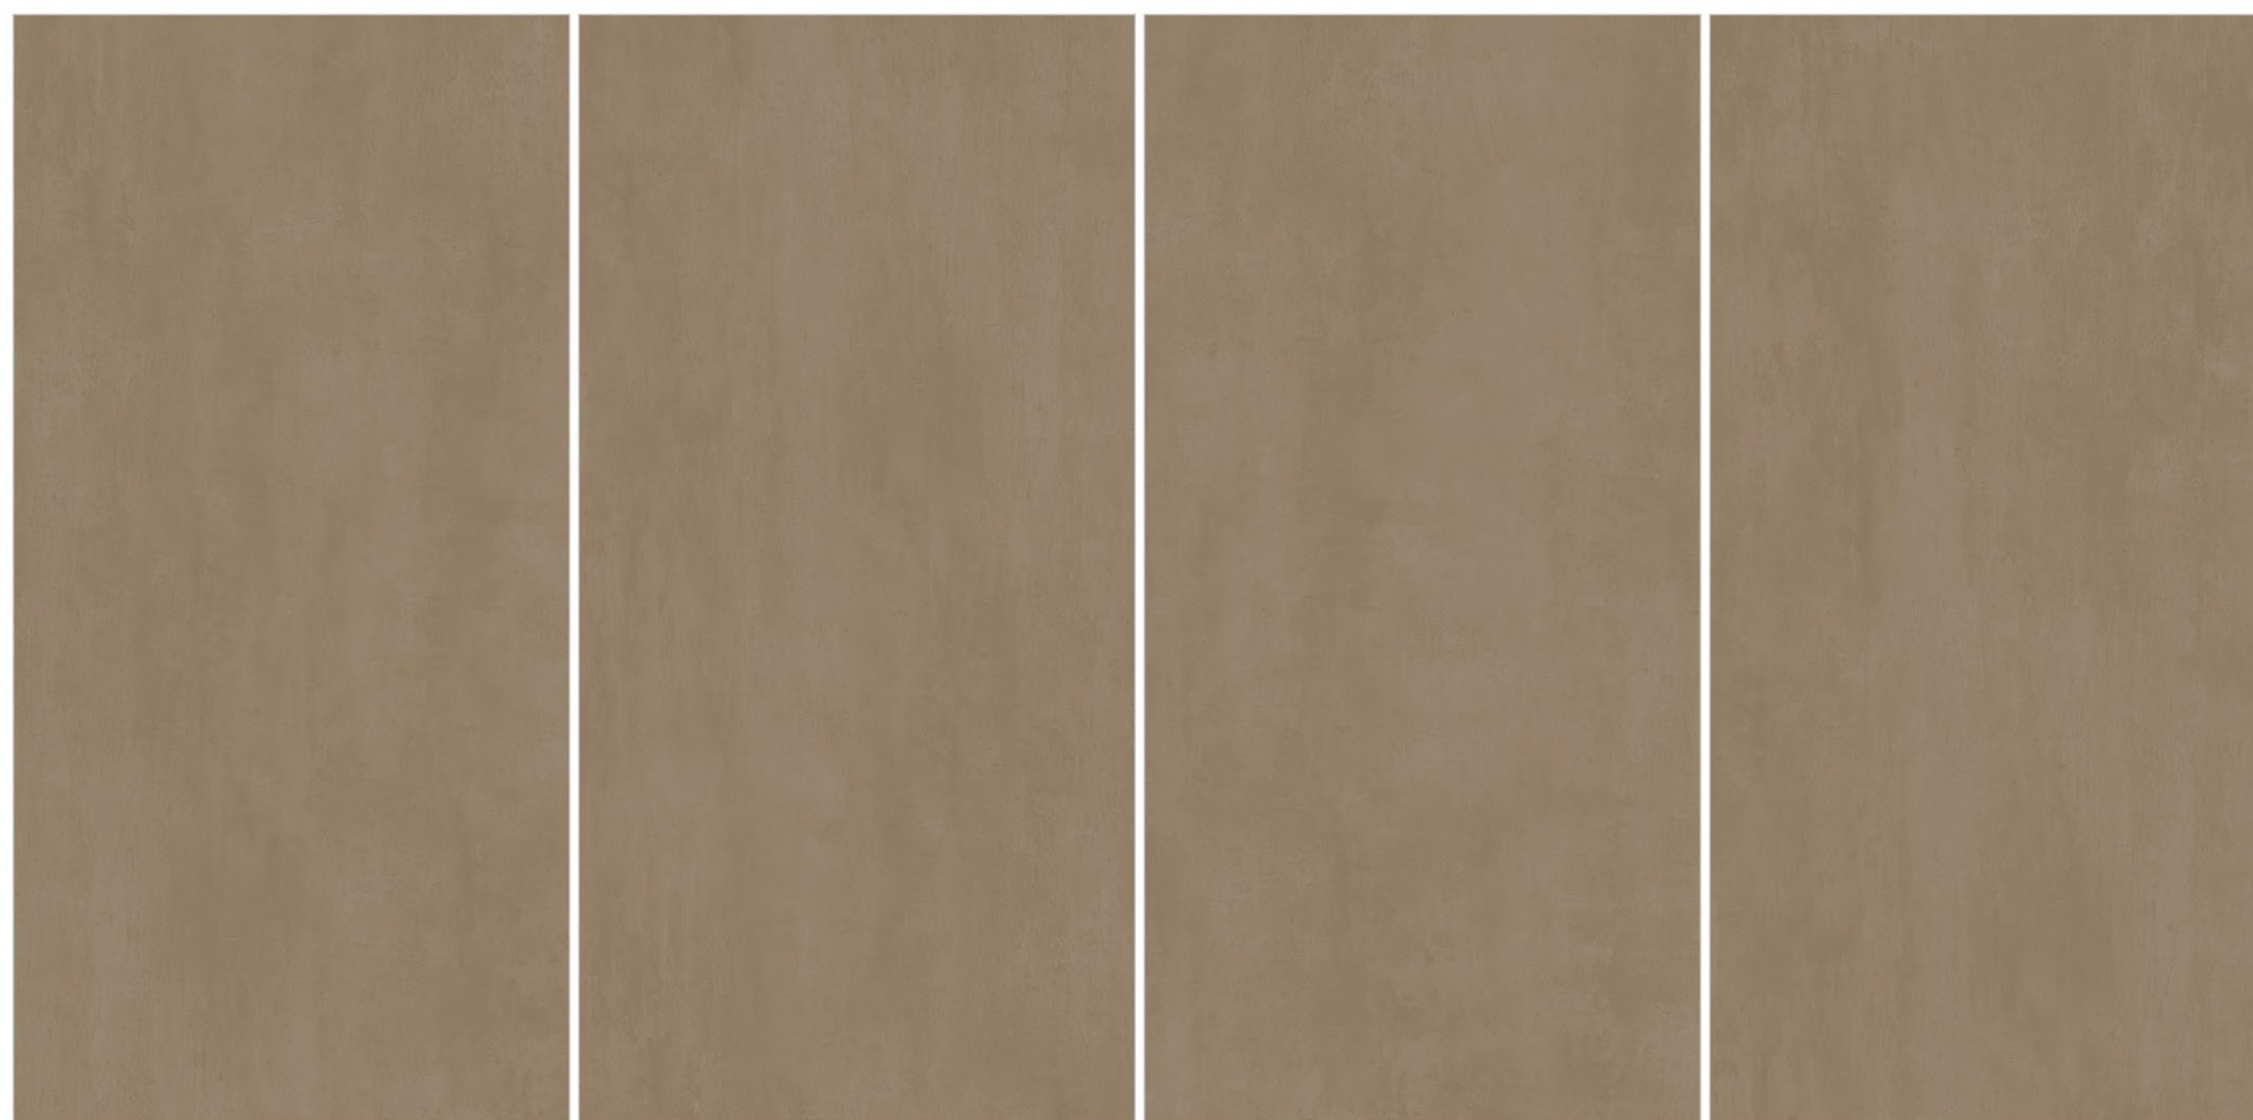

HIGH-TRAFFIC
AREA

DRIVEWAYS *
PATHWAYS

PUBLIC PARKS &
GARDENS

SWIMMING
POOLS

VULCANO XL GREY

→ velbonvitrified.com

600x
1200mm

Plain
Punch