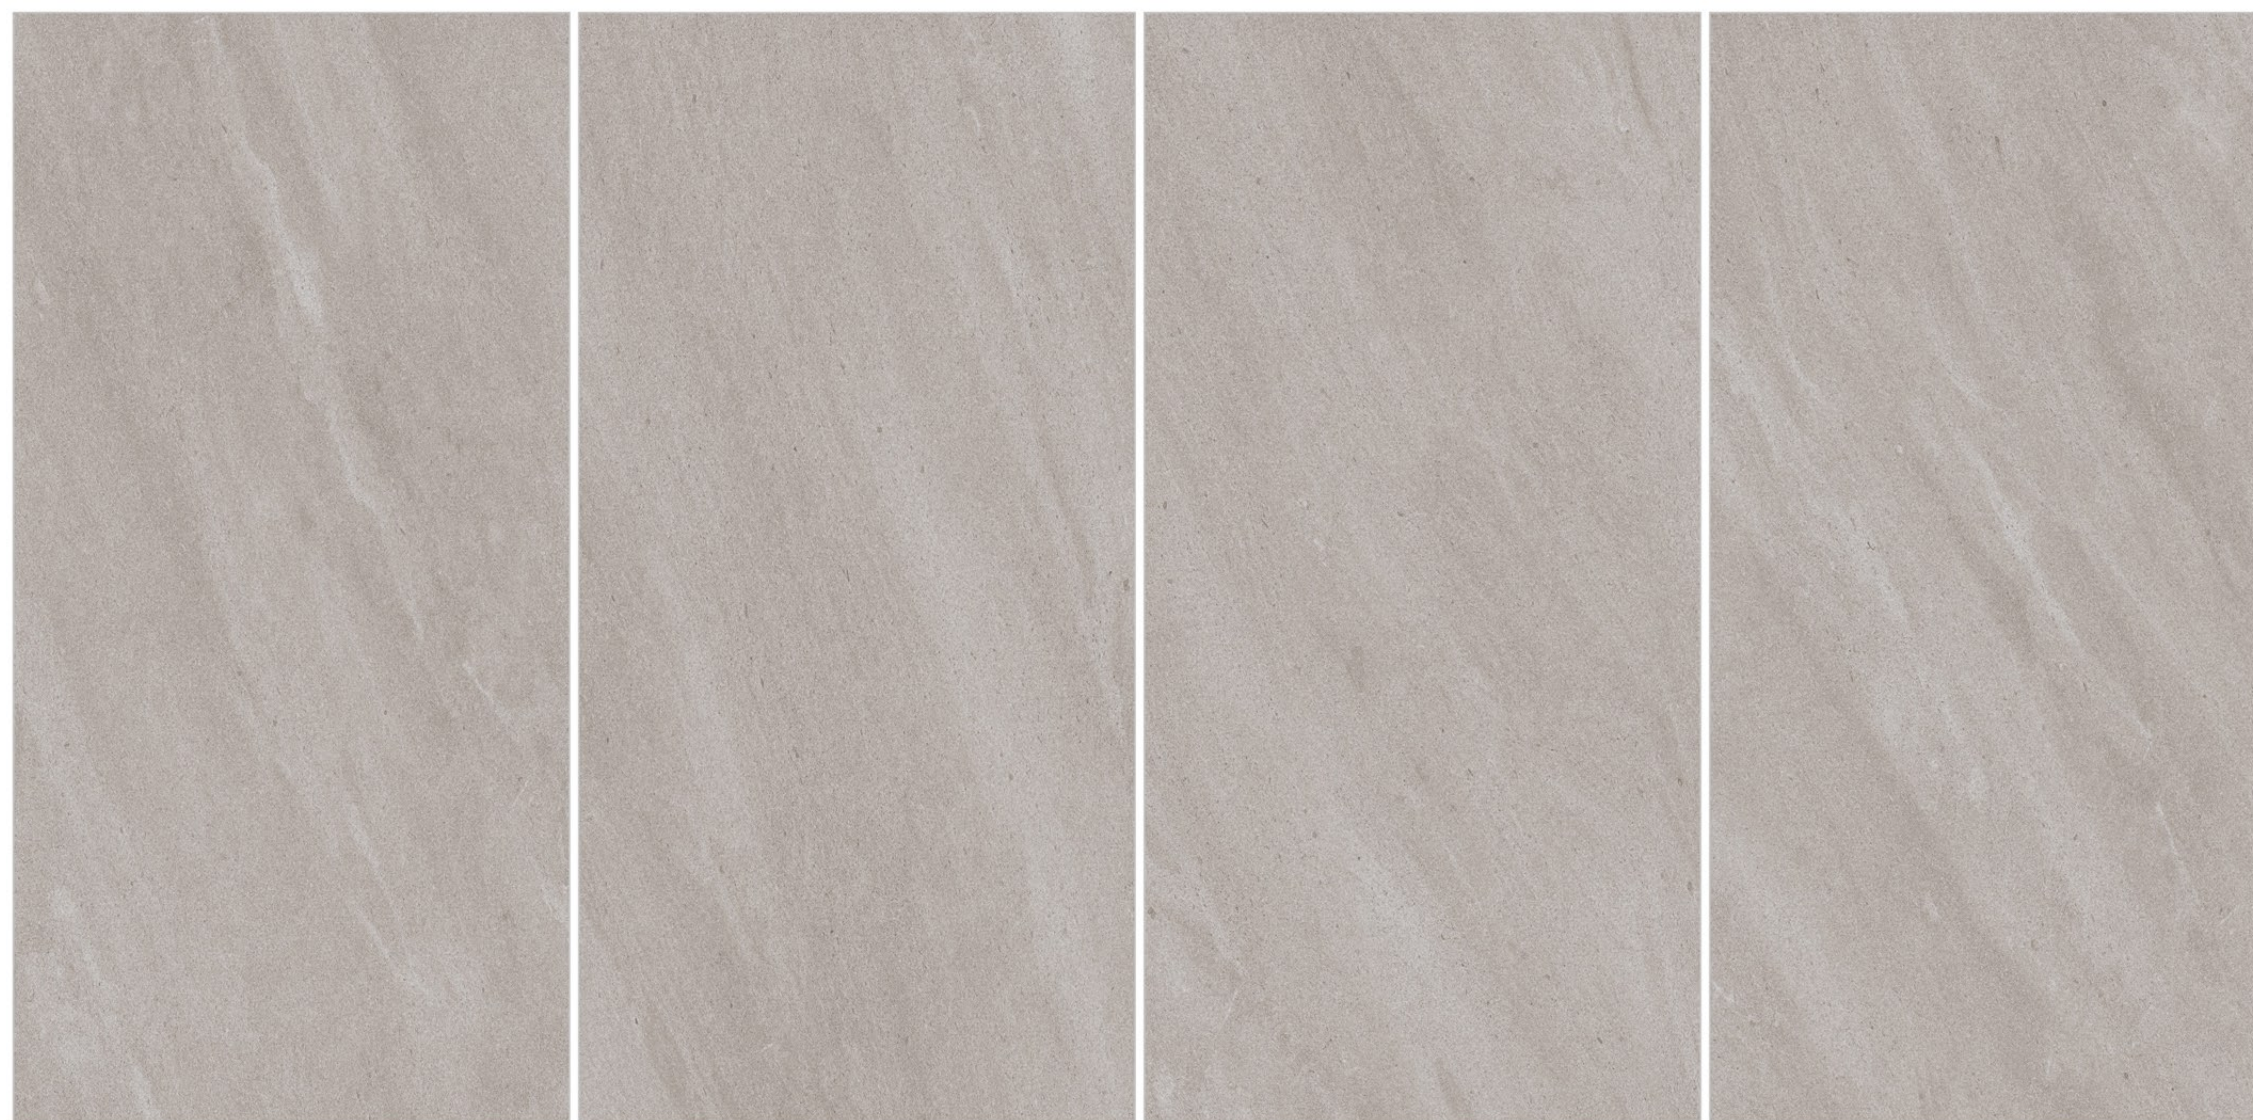

BETON DENSE GREY

—⊕— velbonvitrified.com

600x
1200mm

Rustic
Punch

09mm
Thickness

04
Random

HIGH-TRAFFIC
AREA

DRIVEWAYS *
PATHWAYS

PUBLIC PARKS &
GARDENS

SWIMMING
POOLS