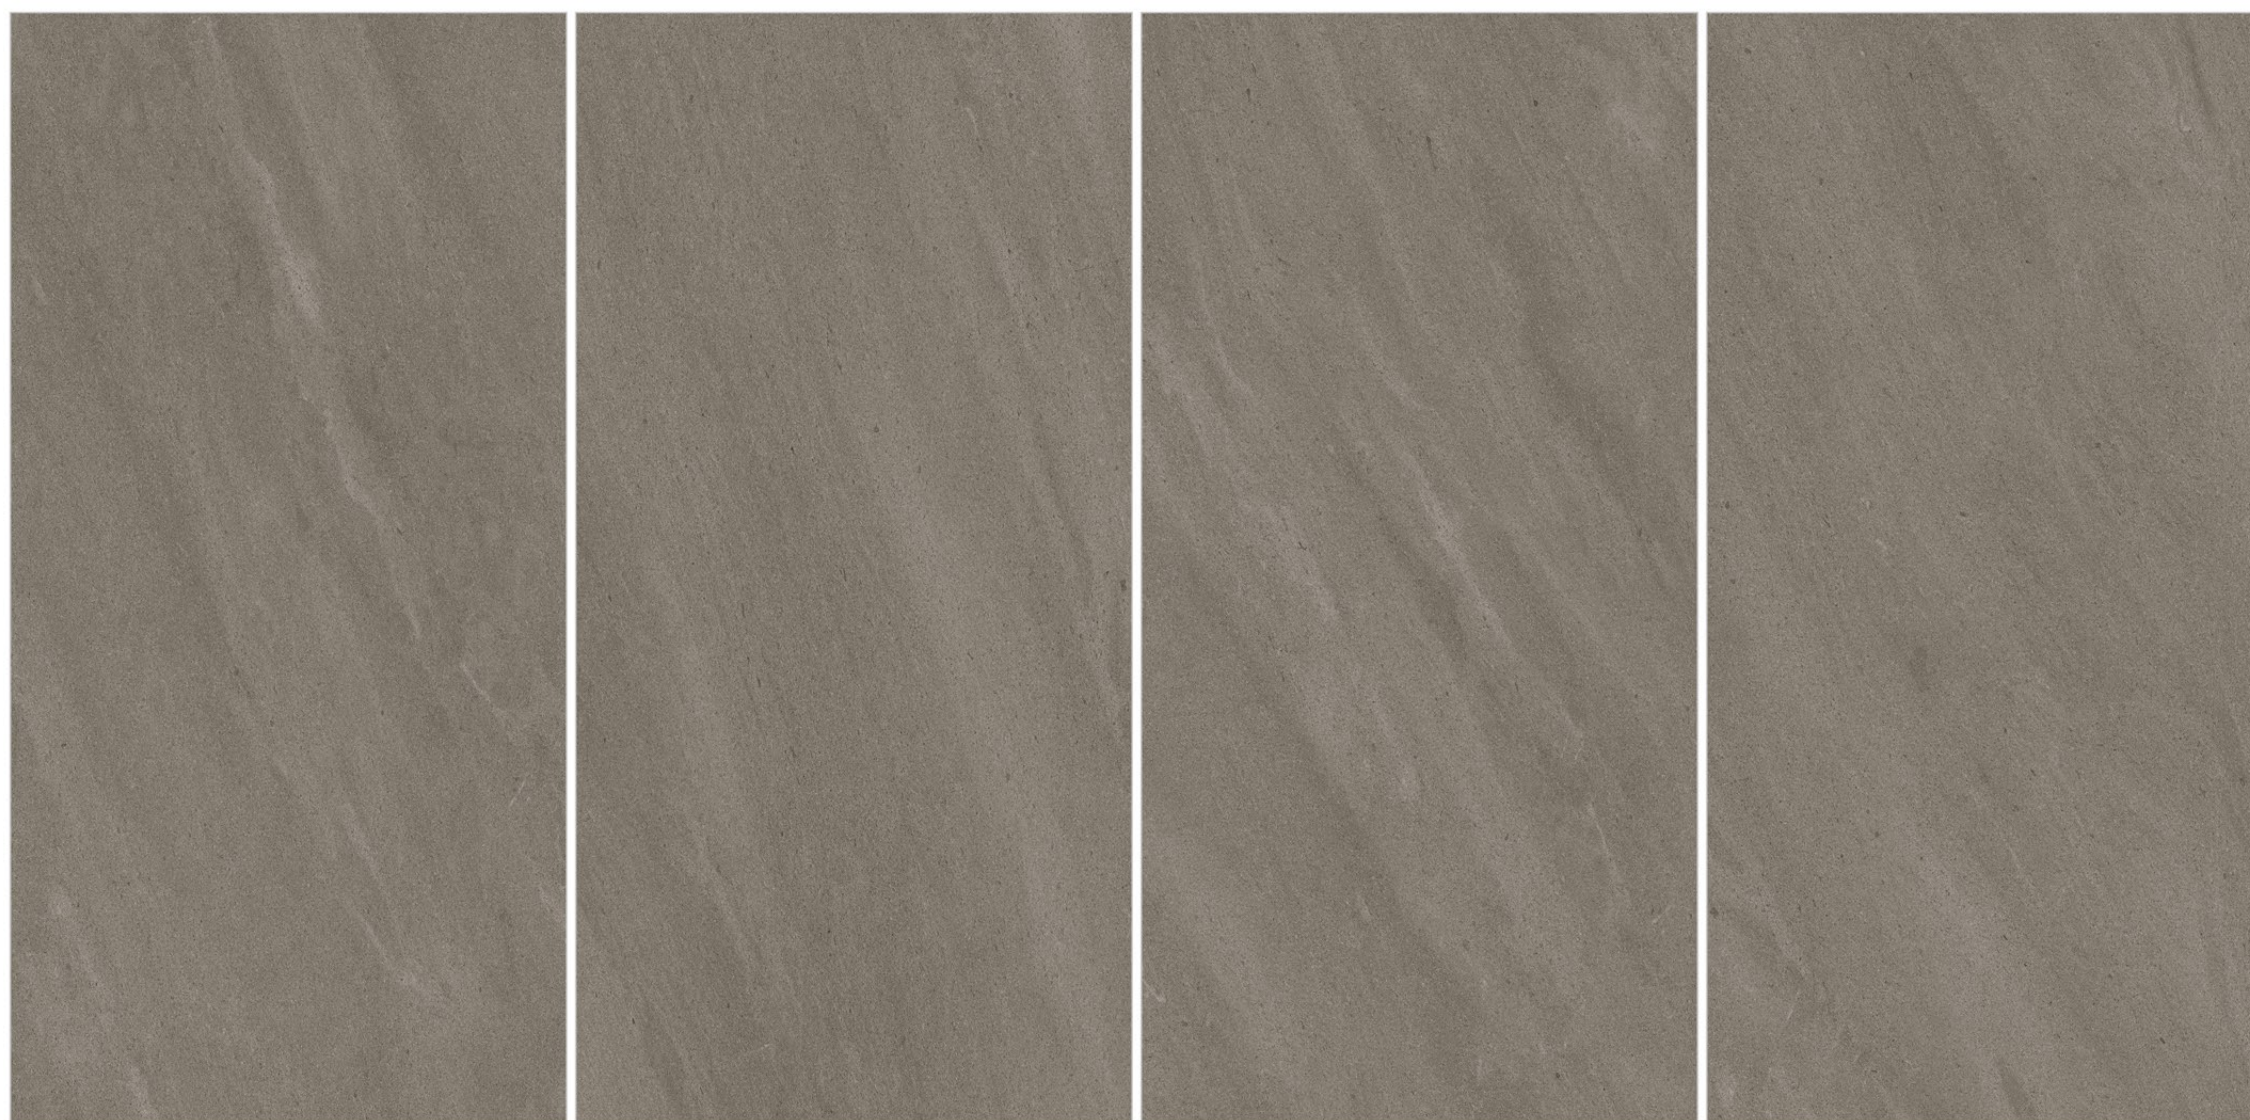

Rustic
Punch

09mm
Thickness

04
Random

HIGH-TRAFFIC
AREA

DRIVEWAYS *
PATHWAYS

PUBLIC PARKS &
GARDENS

SWIMMING
POOLS

The central feature is a long, low-profile bar with a light-colored wood-grain front and a dark grey countertop. Behind the bar, the wall is composed of large, rectangular panels with a subtle, wavy texture. Two vertical open shelving units are integrated into the wall, displaying various items: wine glasses, bottles, and small decorative objects. A modern pendant light fixture with three white cylindrical shades and copper-colored accents hangs centrally above the bar. On the bar counter, there are two beer bottles, a small wooden fruit stand with lemons and limes, and a few other small items.