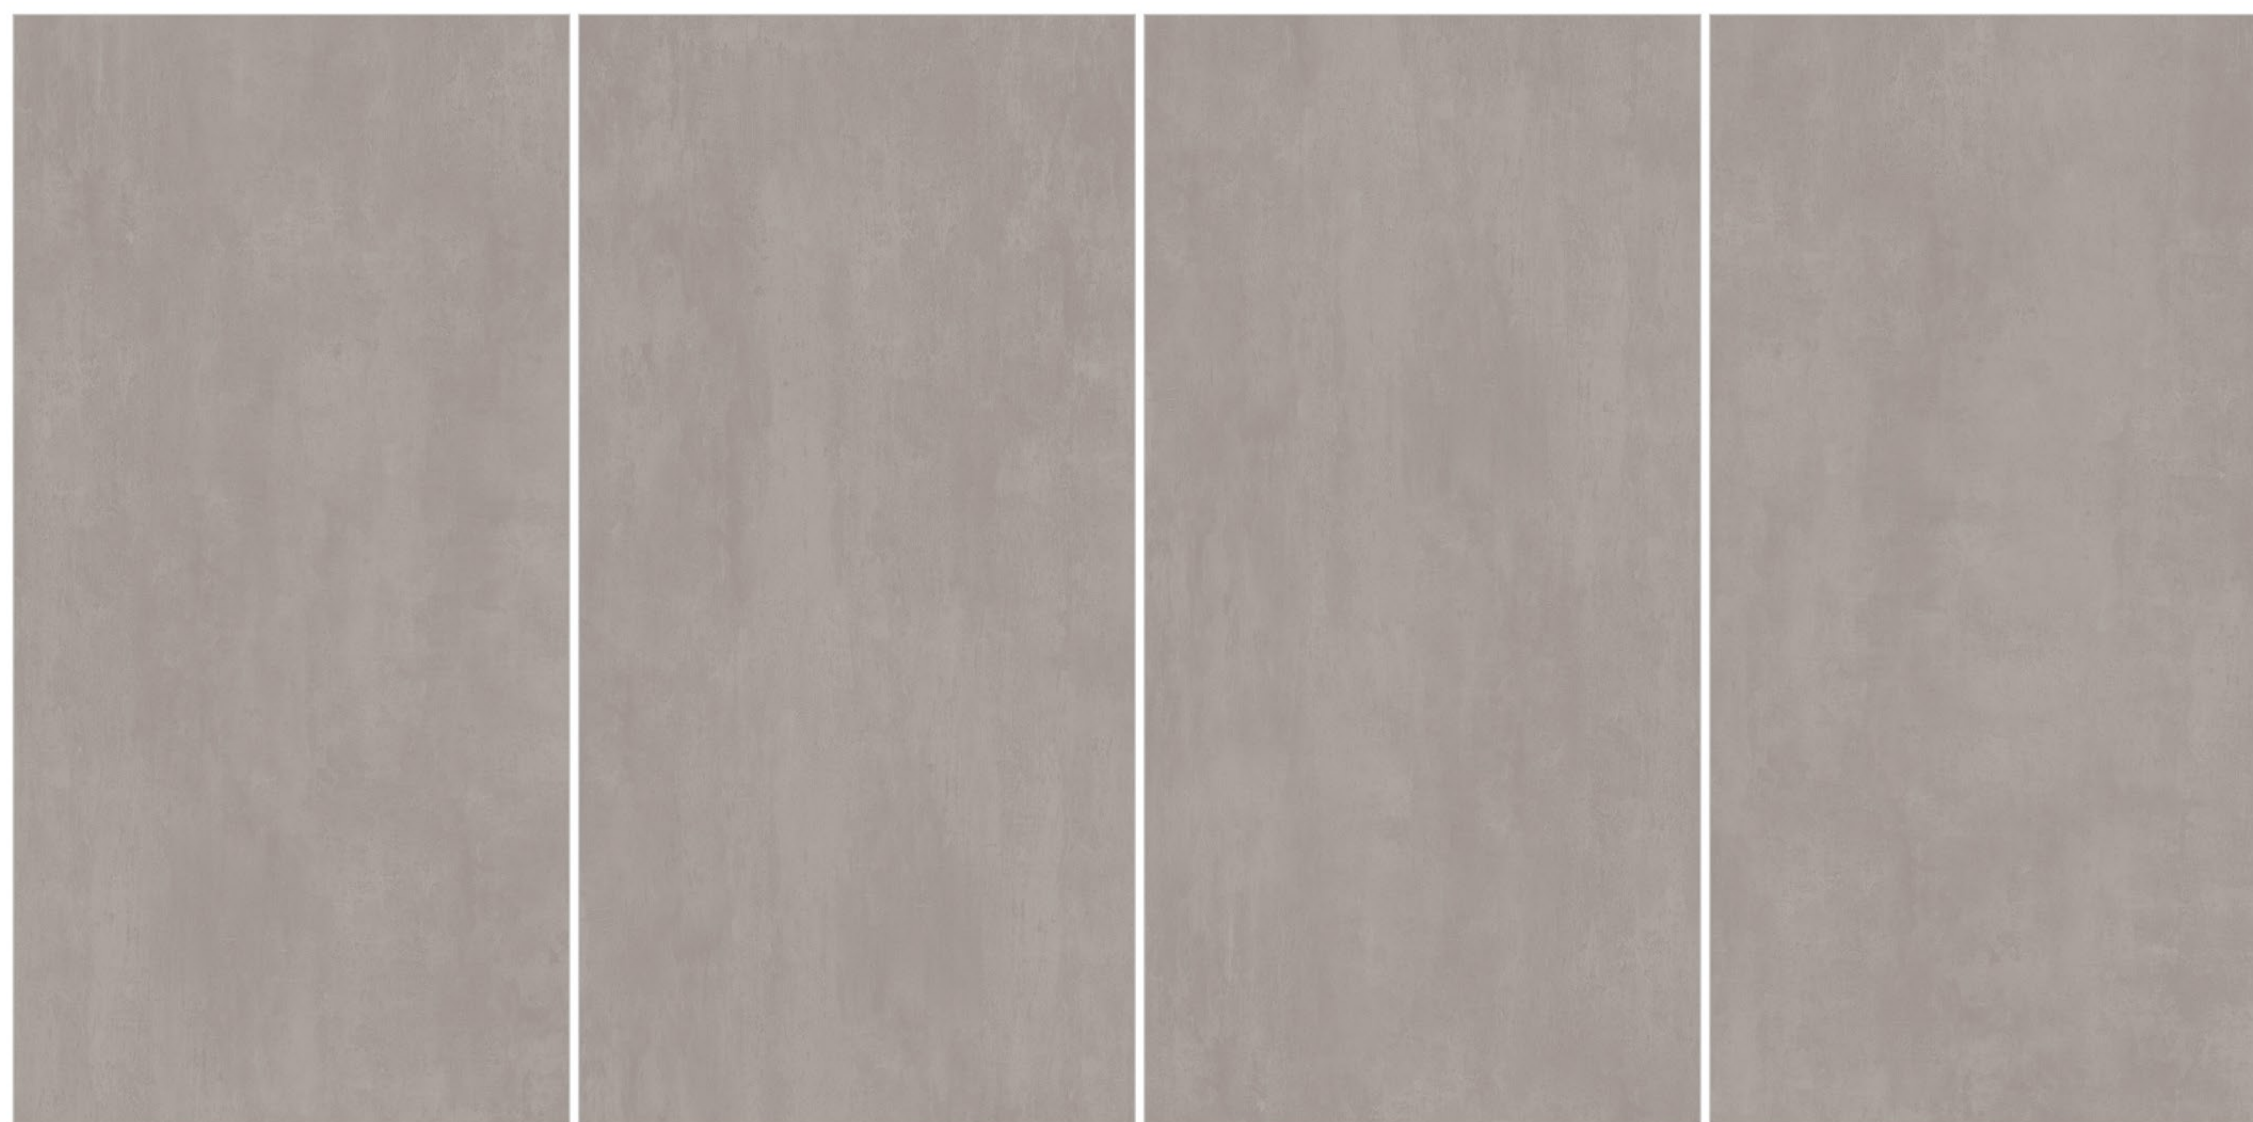

VULCANO XL GREY

→ velbonvitrified.com

600x
1200mm

Plain
Punch

09mm
Thickness

05
Random

HIGH-TRAFFIC
AREA

DRIVEWAYS *
PATHWAYS

PUBLIC PARKS &
GARDENS

SWIMMING
POOLS