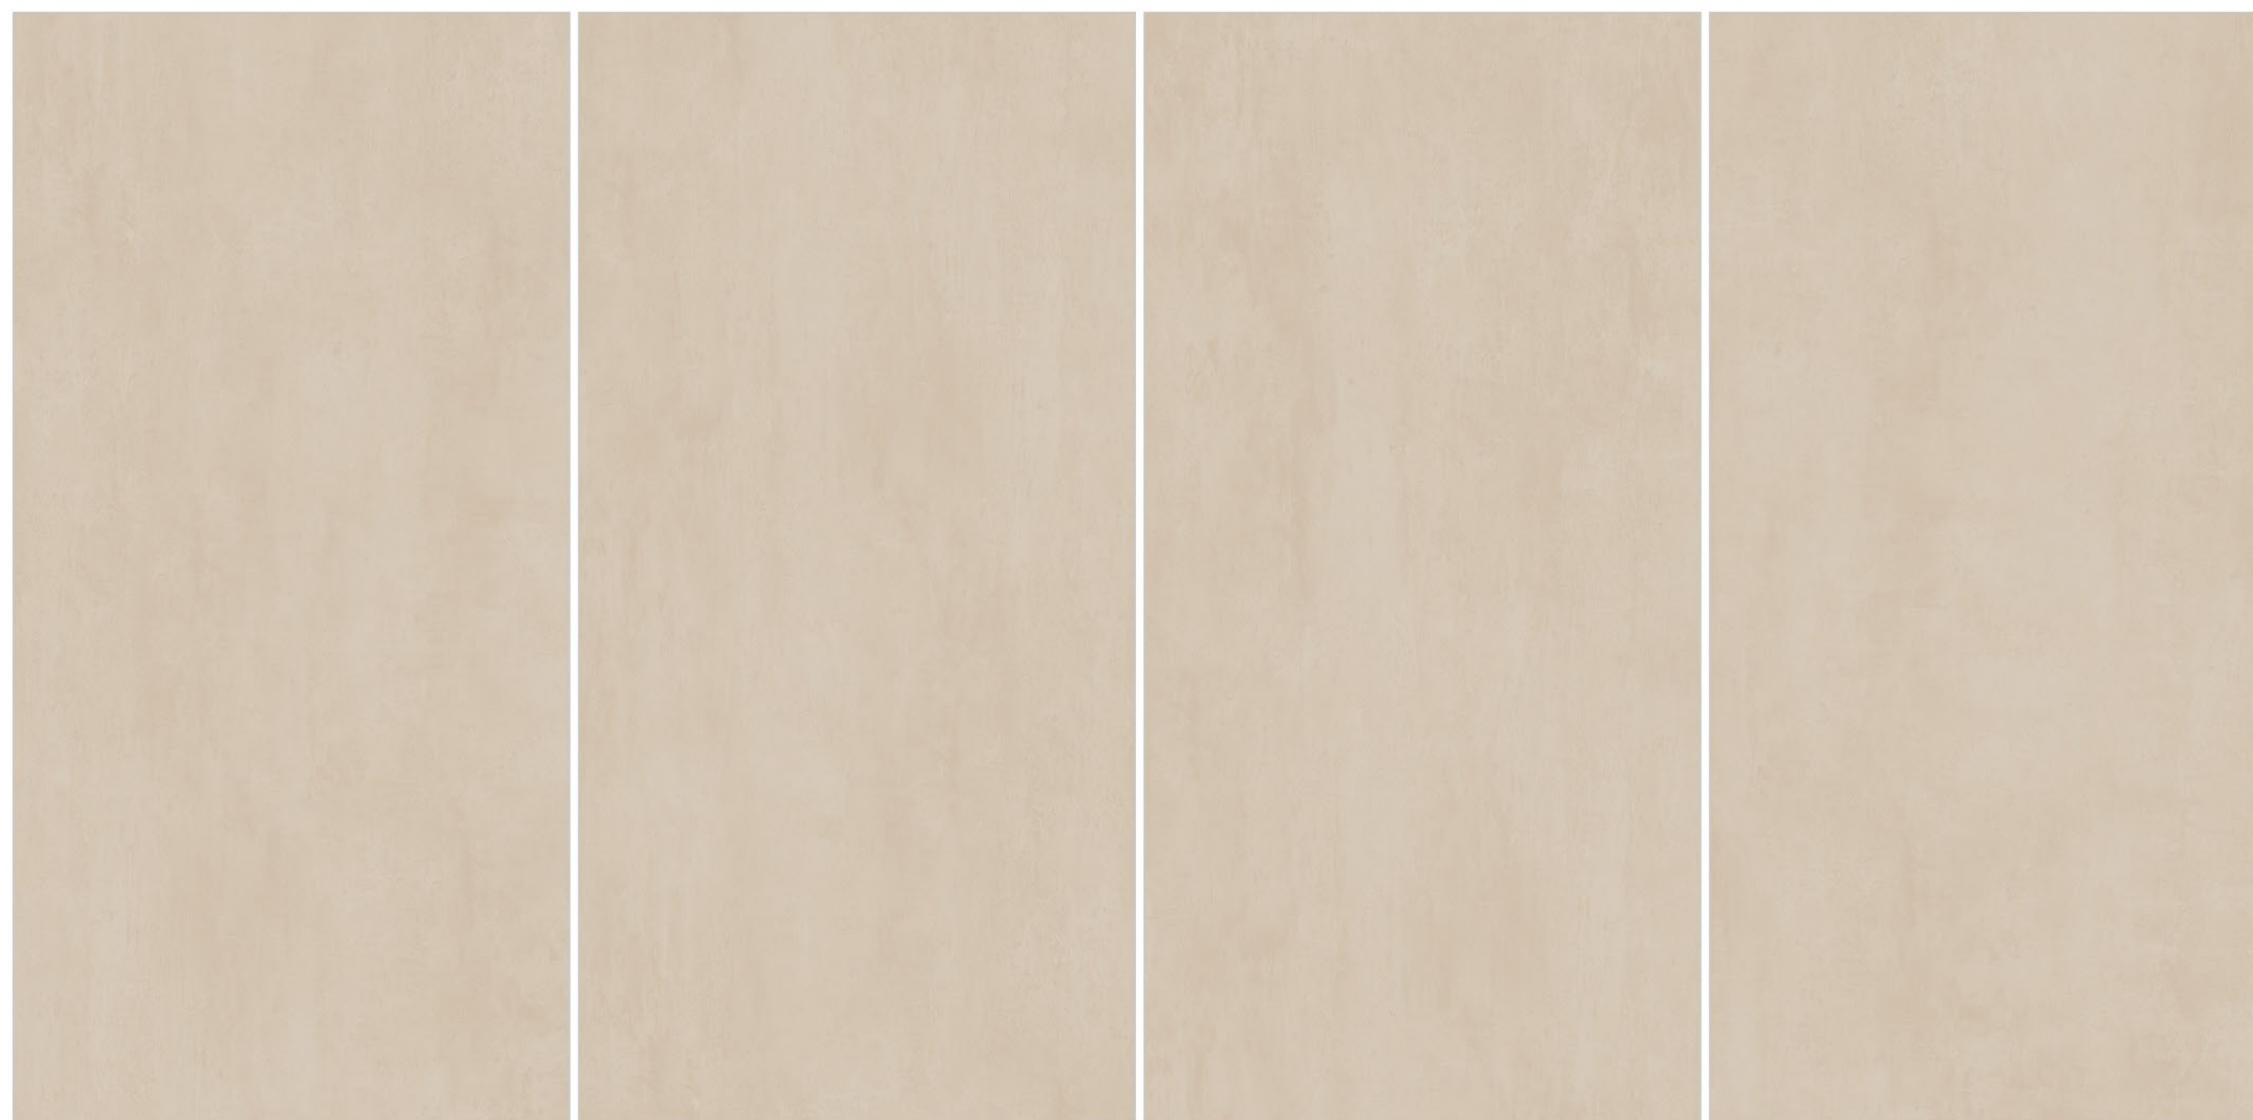

09mm
Thickness

05
Random

HIGH-TRAFFIC
AREA

DRIVEWAYS *
PATHWAYS

PUBLIC PARKS &
GARDENS

SWIMMING
POOLS

VULCANO GREY

→ velbonvitrified.com