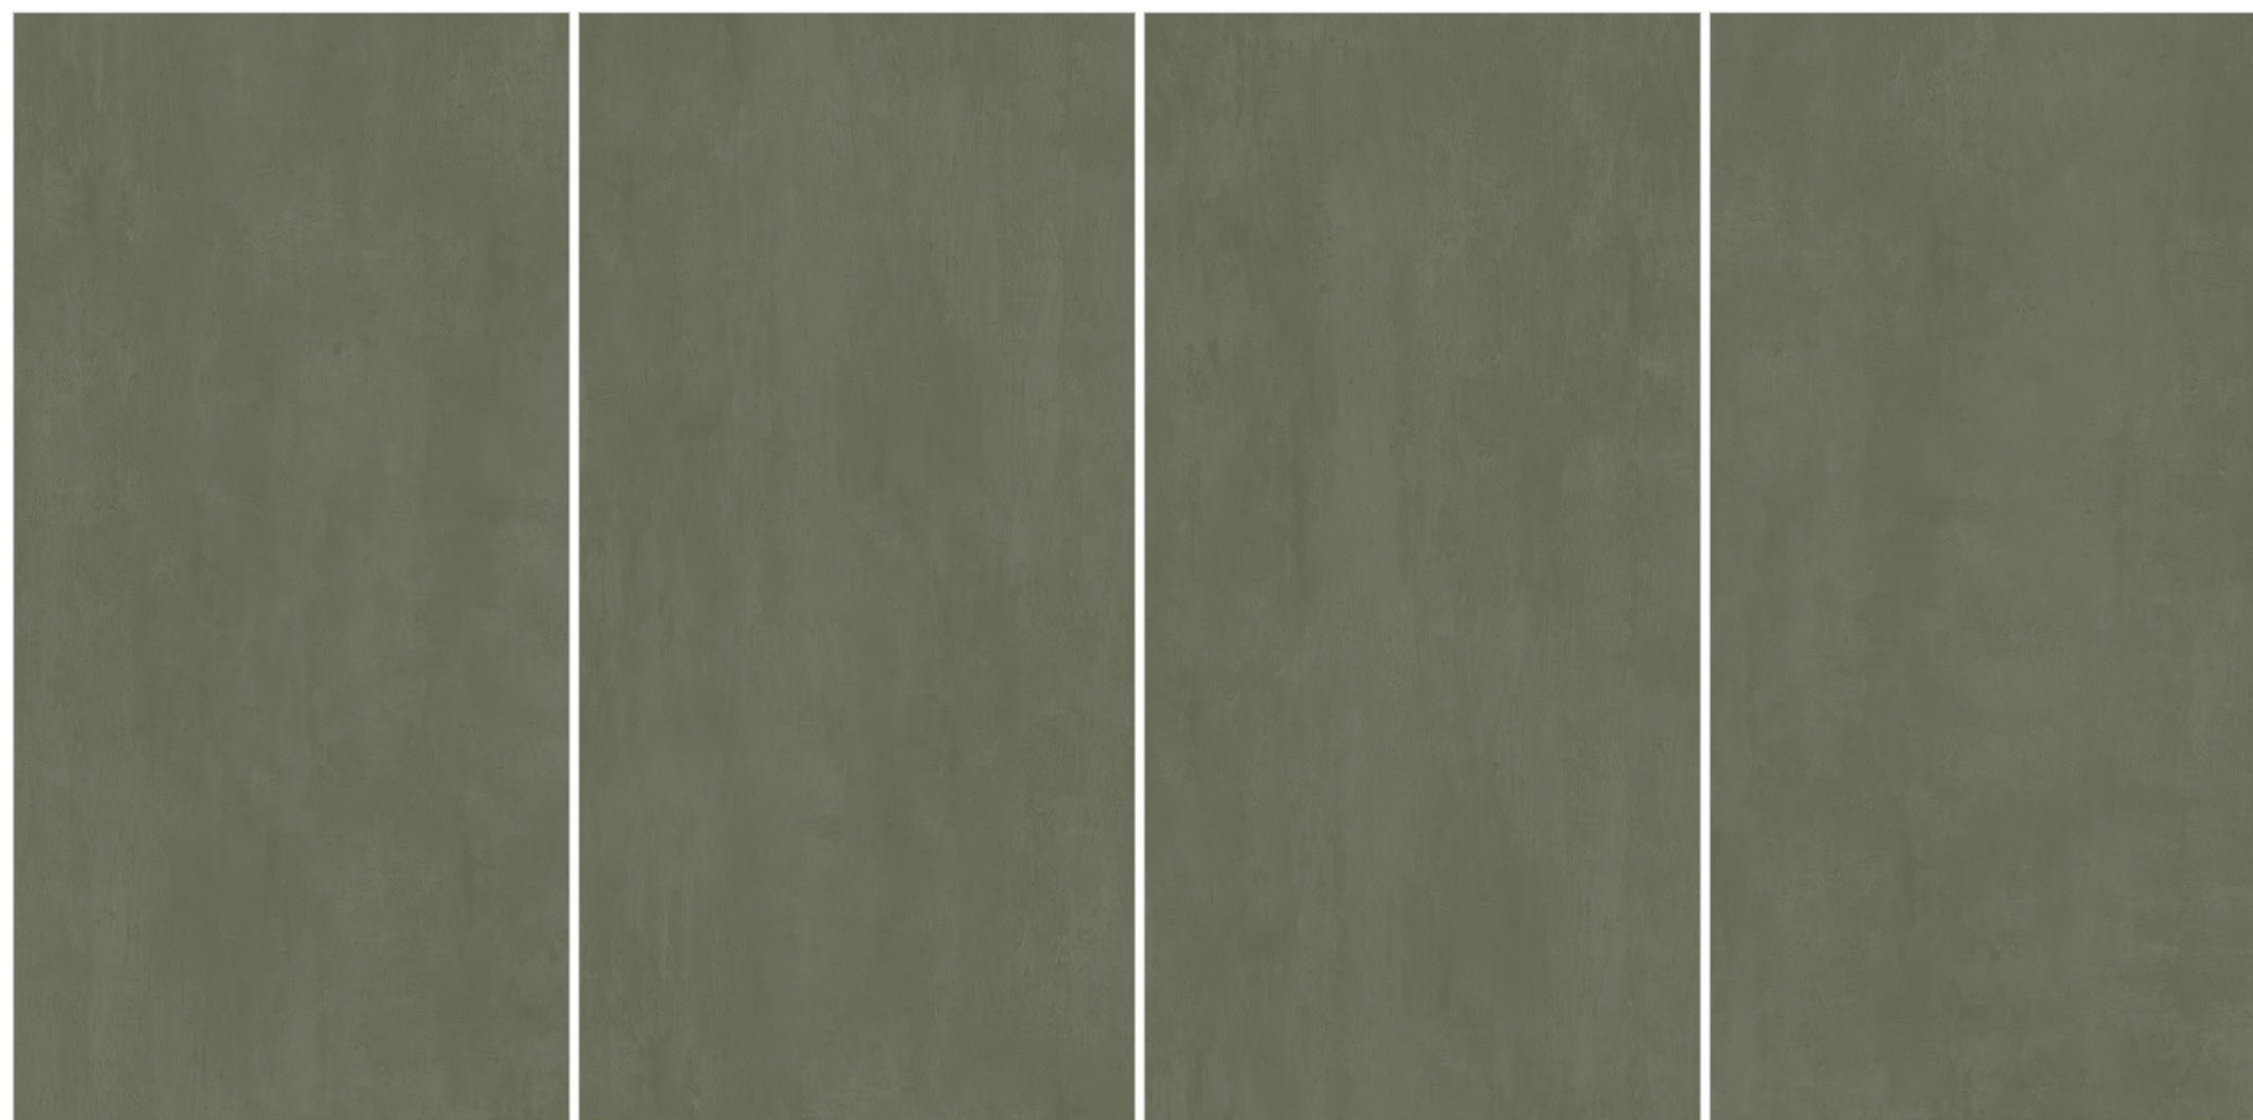

PUBLIC PARKS &
GARDENS

SWIMMING
POOLS

VULCANO MASHROOM

→ velbonvitrified.com

600x
1200mm

Plain
Punch

09mm
Thickness

05
Random