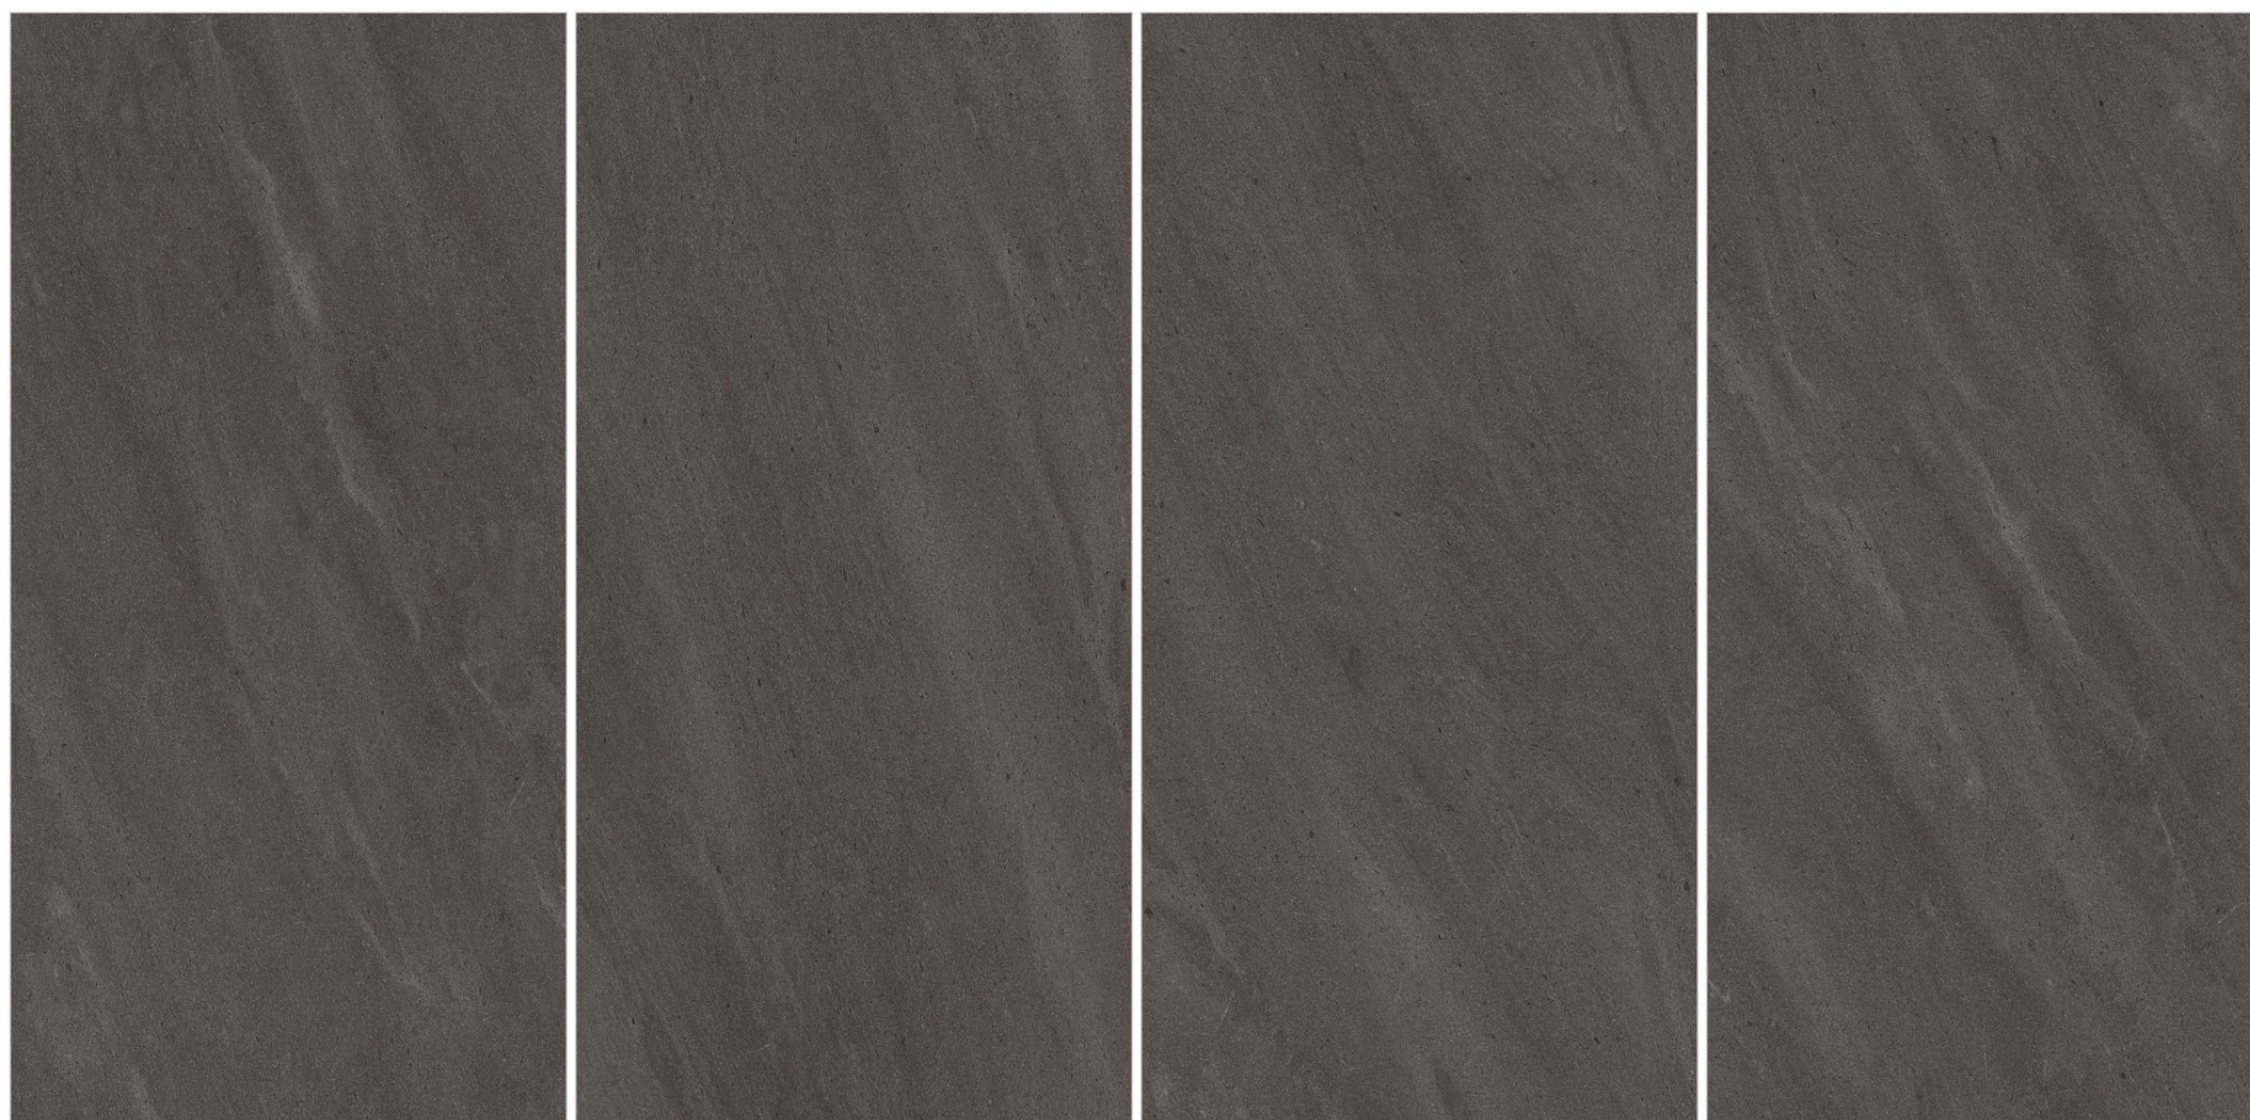

BETON DENSE NEGRO

—⊕— velbonvitrified.com

600x
1200mm

Rustic
Punch

09mm
Thickness

04
Random

HIGH-TRAFFIC
AREA

DRIVEWAYS *
PATHWAYS

PUBLIC PARKS &
GARDENS

SWIMMING
POOLS