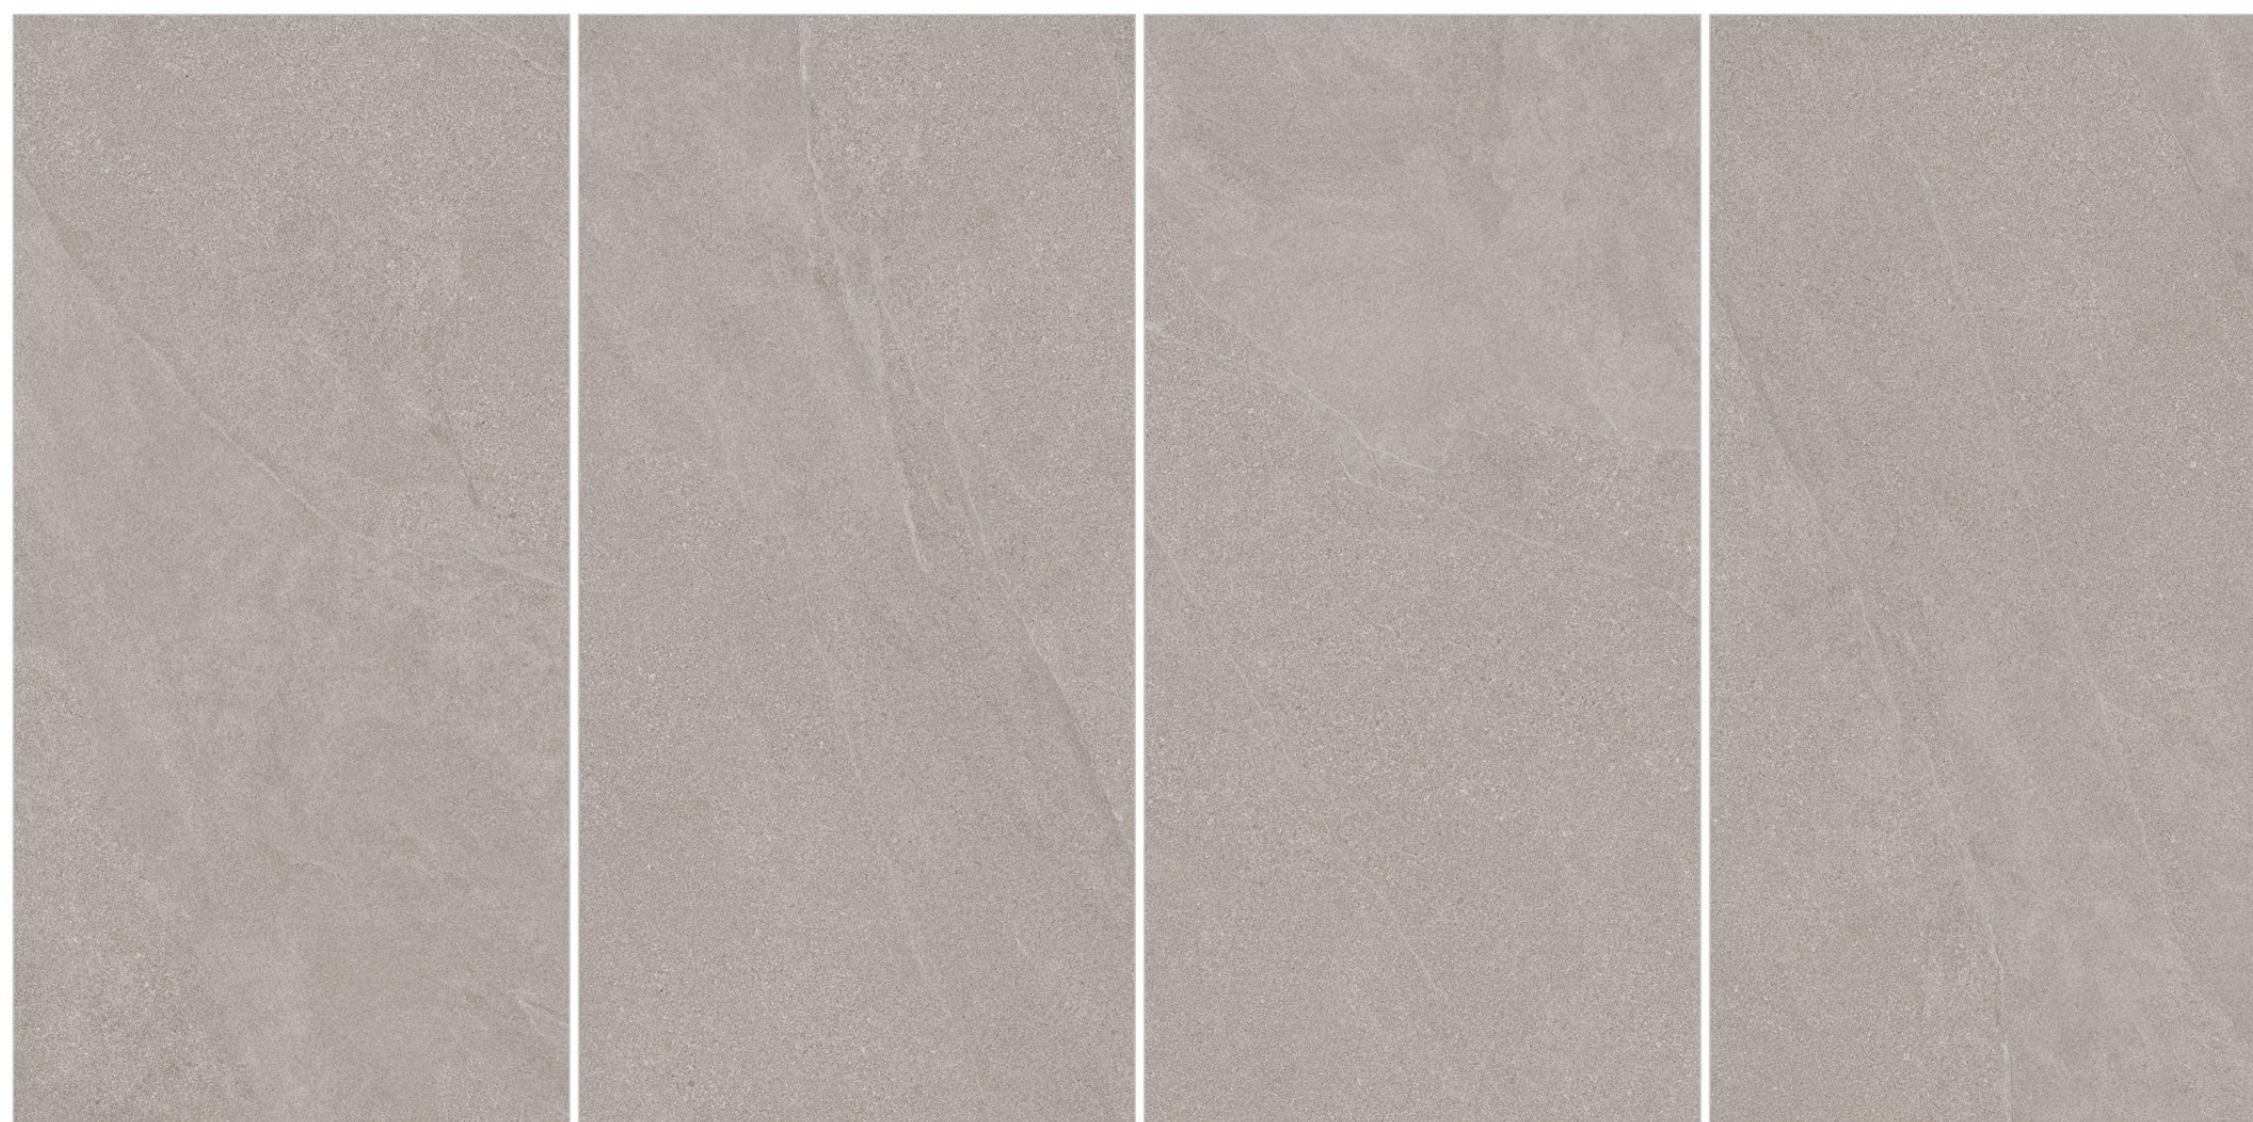

HIGH-TRAFFIC
AREA

DRIVEWAYS *
PATHWAYS

PUBLIC PARKS &
GARDENS

SWIMMING
POOLS

TERRACE DENSE NEGRO

→ velbonvitrified.com

600x
1200mm

Plain
Punch