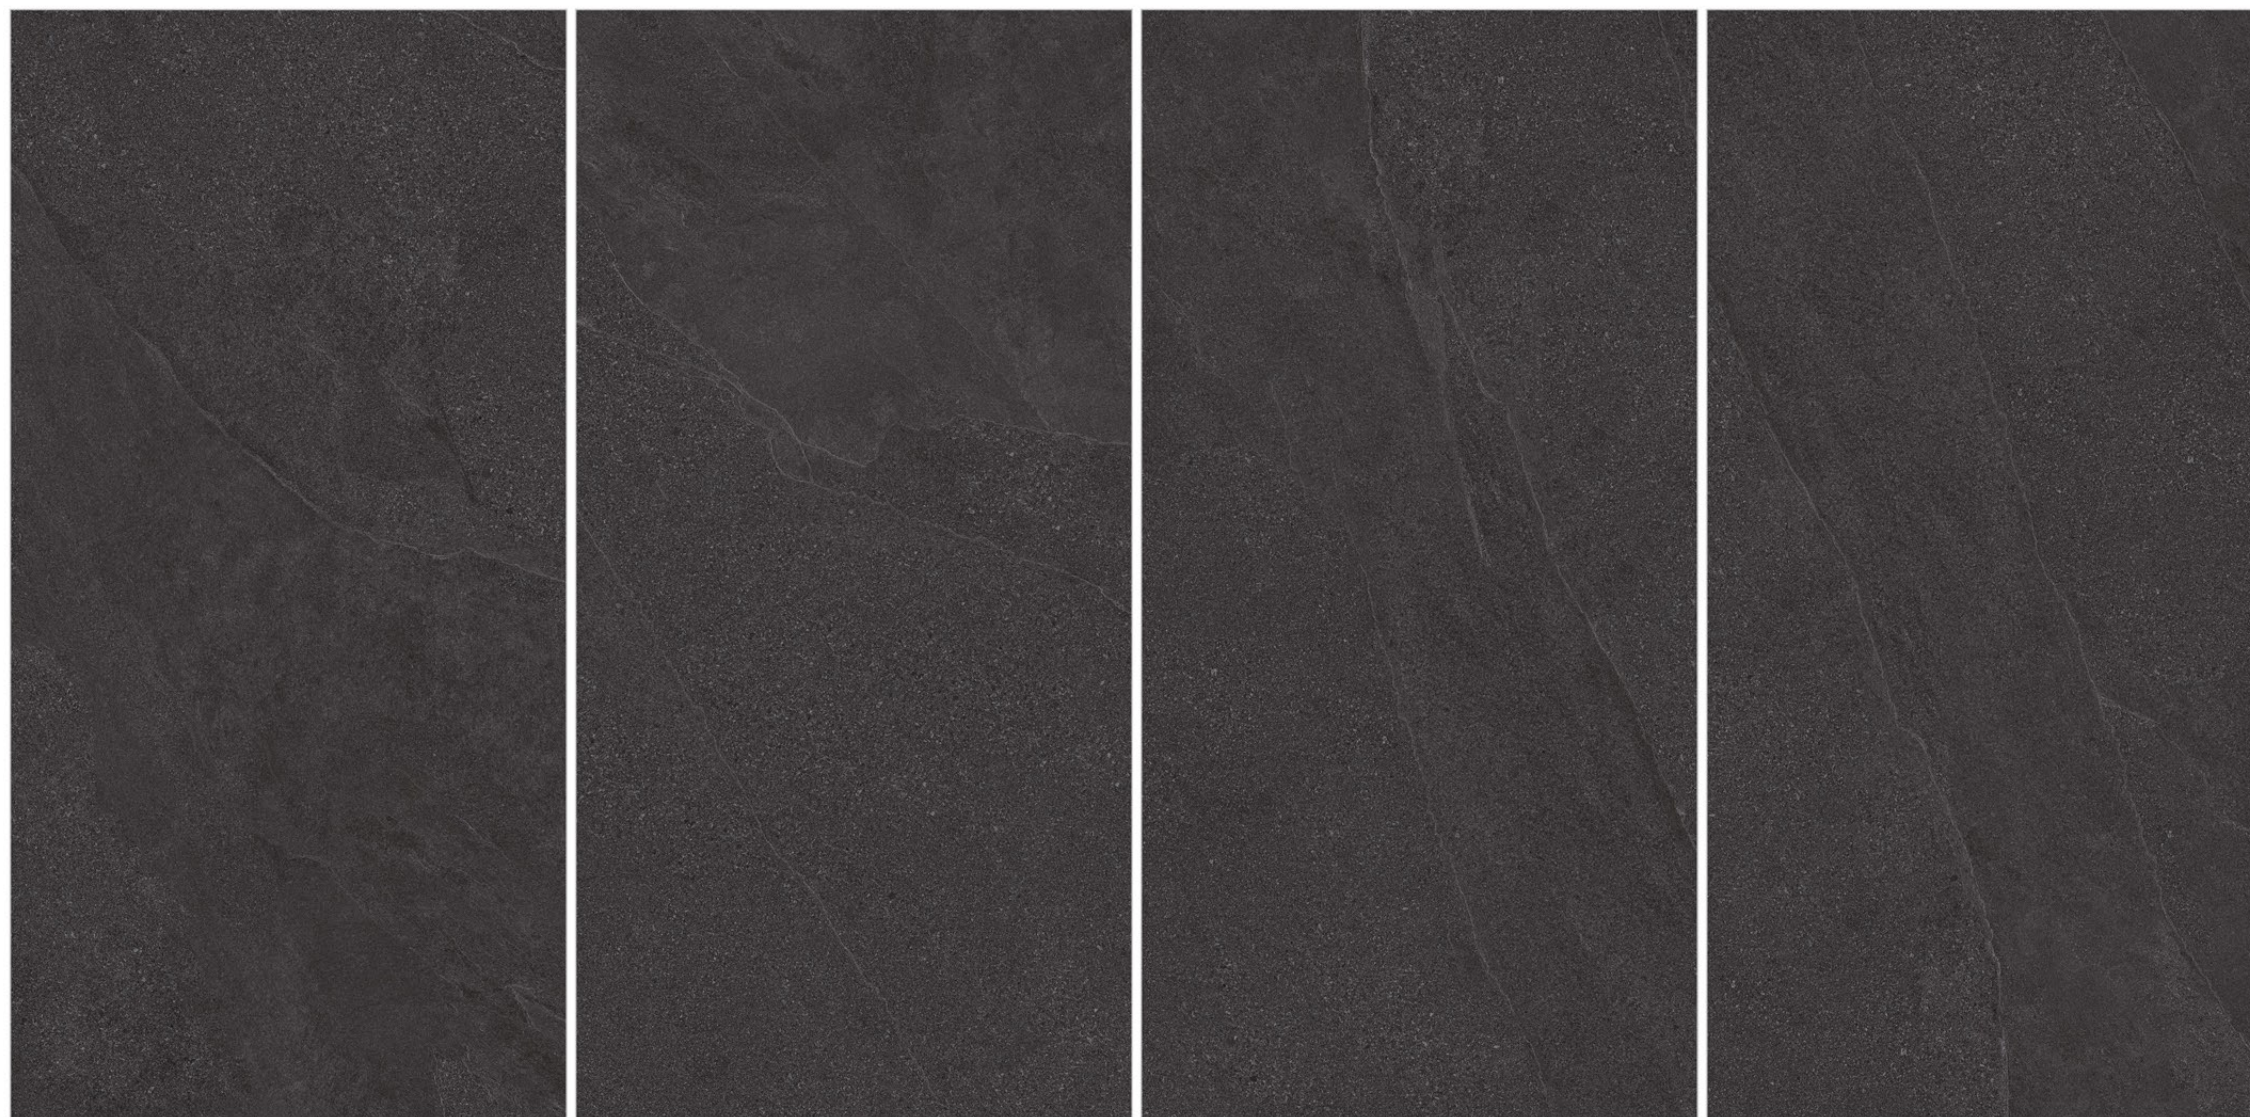

09mm
Thickness

05
Random

HIGH-TRAFFIC
AREA

DRIVEWAYS *
PATHWAYS

PUBLIC PARKS &
GARDENS

SWIMMING
POOLS

TERRACE DENSE VERDE

→ velbonvitrified.com