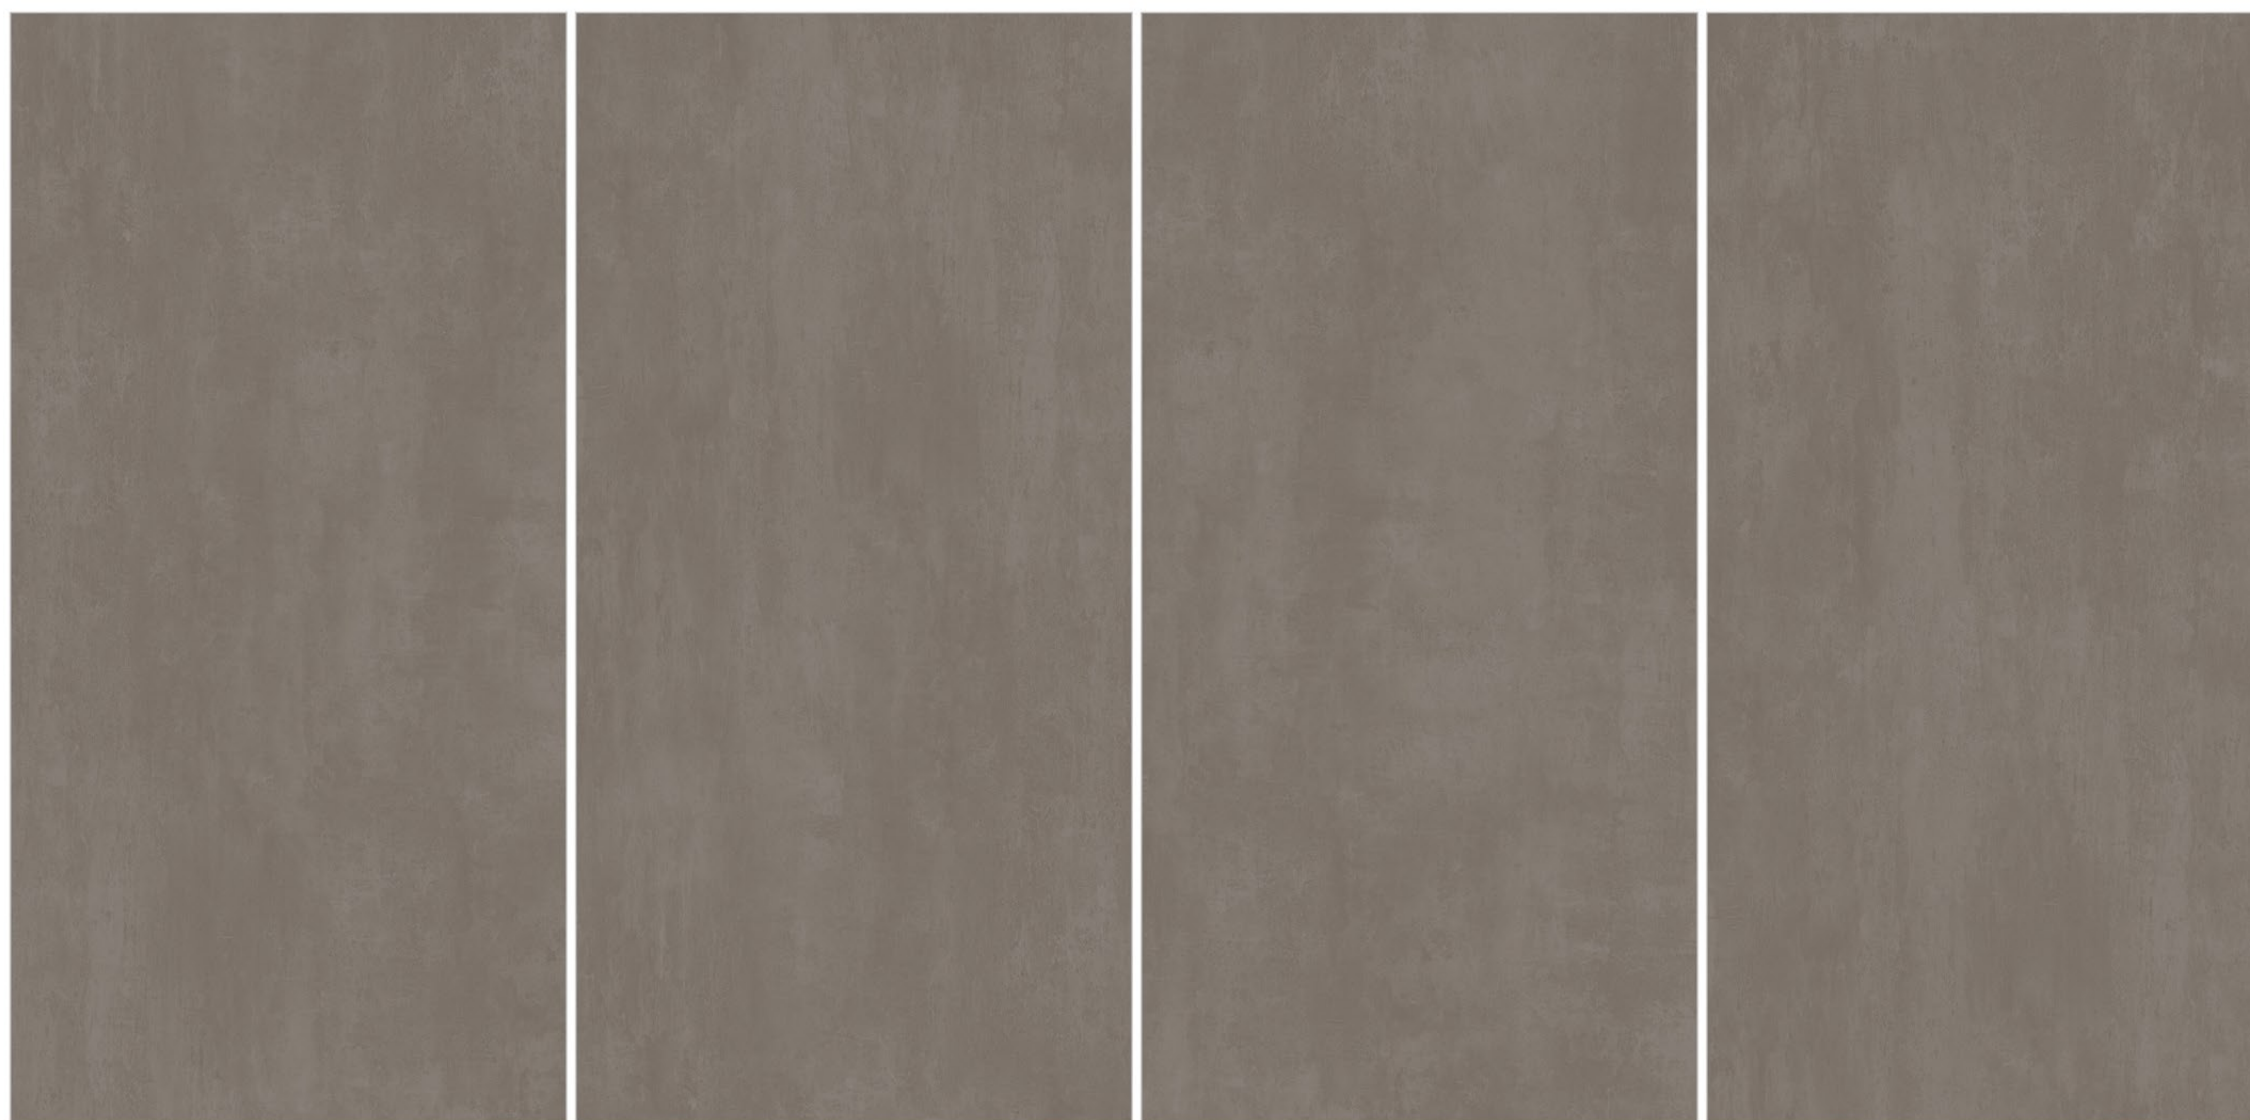

VULCANO GREY

→ velbonvitrified.com

600x
1200mm

Plain
Punch

09mm
Thickness

05
Random

HIGH-TRAFFIC
AREA

DRIVEWAYS *
PATHWAYS

PUBLIC PARKS &
GARDENS

SWIMMING
POOLS