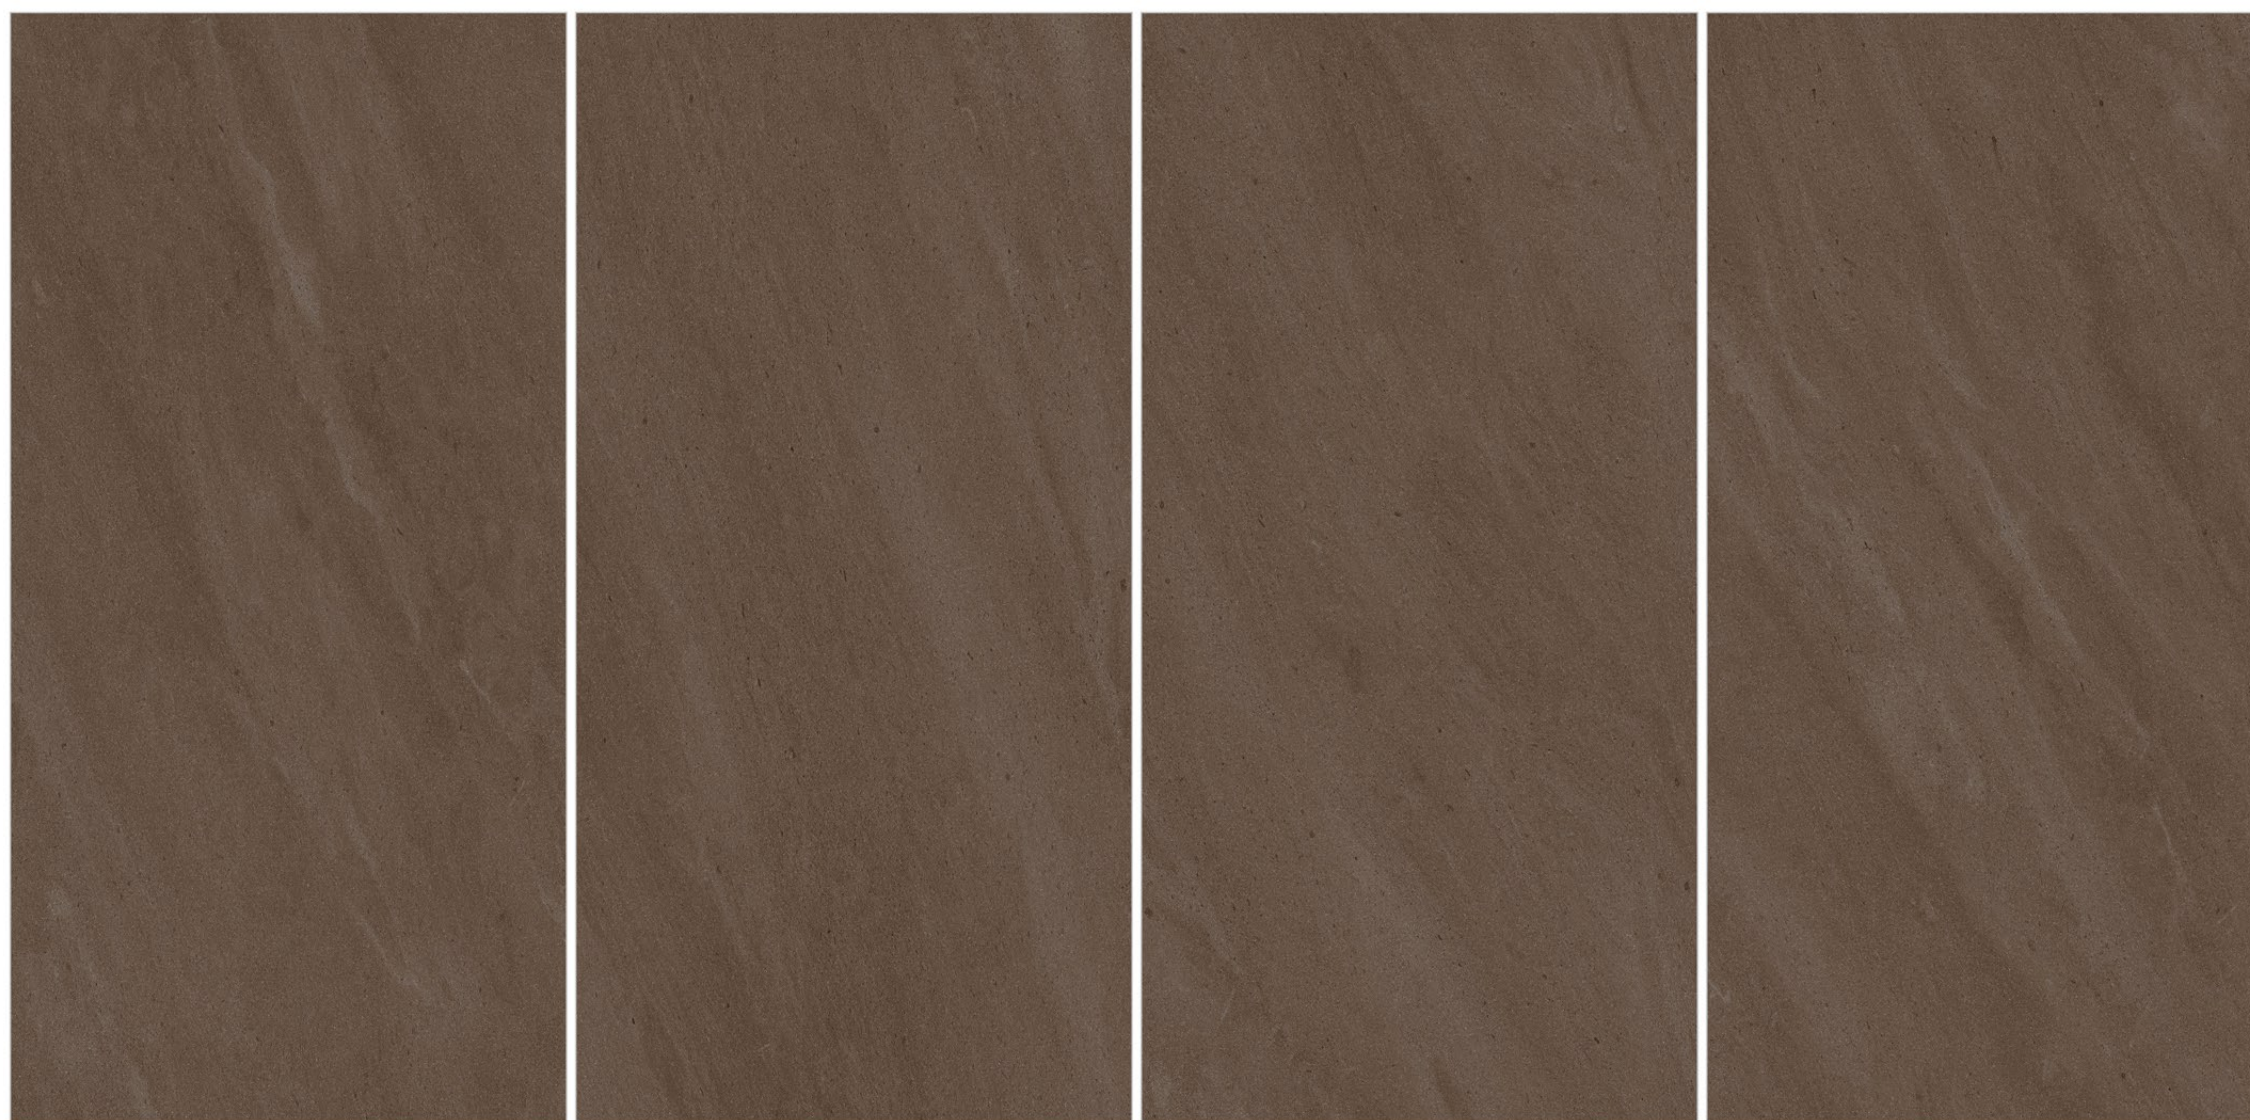

BETON DENSE COFFEE

—⊕— velbonvitrified.com

600x
1200mm

Rustic
Punch

09mm
Thickness

04
Random

HIGH-TRAFFIC
AREA

DRIVEWAYS *
PATHWAYS

PUBLIC PARKS &
GARDENS

SWIMMING
POOLS