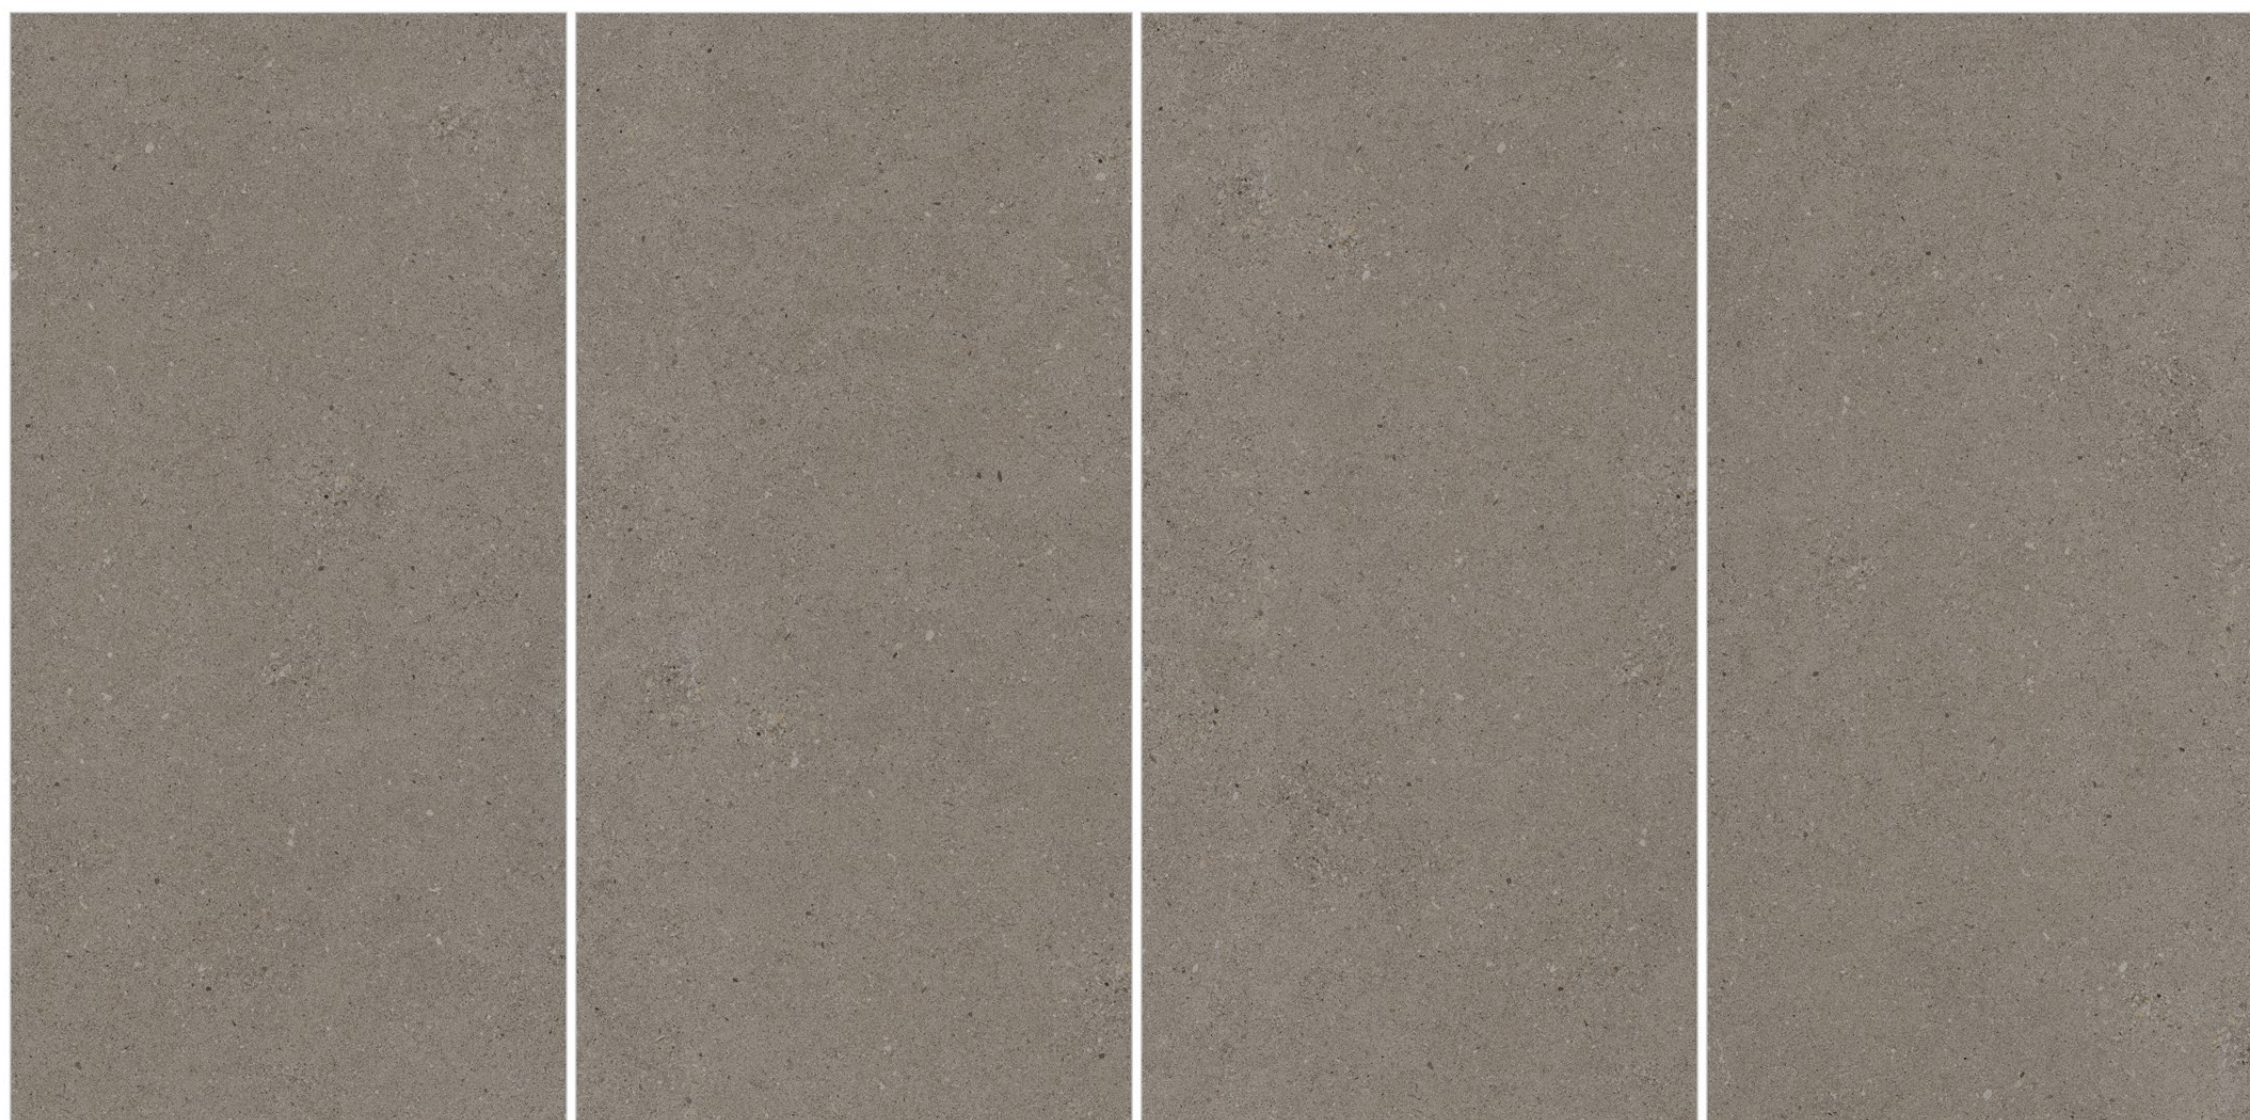

SWIMMING
POOLS

VELBON
VITRIFIED

PUNCH
Plain

AVAILABLE IN

Dense Coffee | Dense Crema | Dense Grey
Dense Negro | Dense Verde

TERRACE

TERRACE DENSE COFFEE

→ velbonvitrified.com